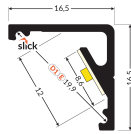

[View Product](#)

General Information

SKU	251767
EAN	5901597297963
Brand	Topmet
Manufacturer Name	Profile CABI12 E slide - 1m - Complete set - Aluminum raw alu.
Full box quantity	70

Technical Information

Product Type Category	Accessory - LED Strip

Dimensions

Length (mm)	1000

Sensor Information

Type of sensor	No Sensor

Why Any-lamp?

Order from the **largest lighting specialist** in Europe **Customised** quotation

Up to **7 years warranty** **Easy** return process